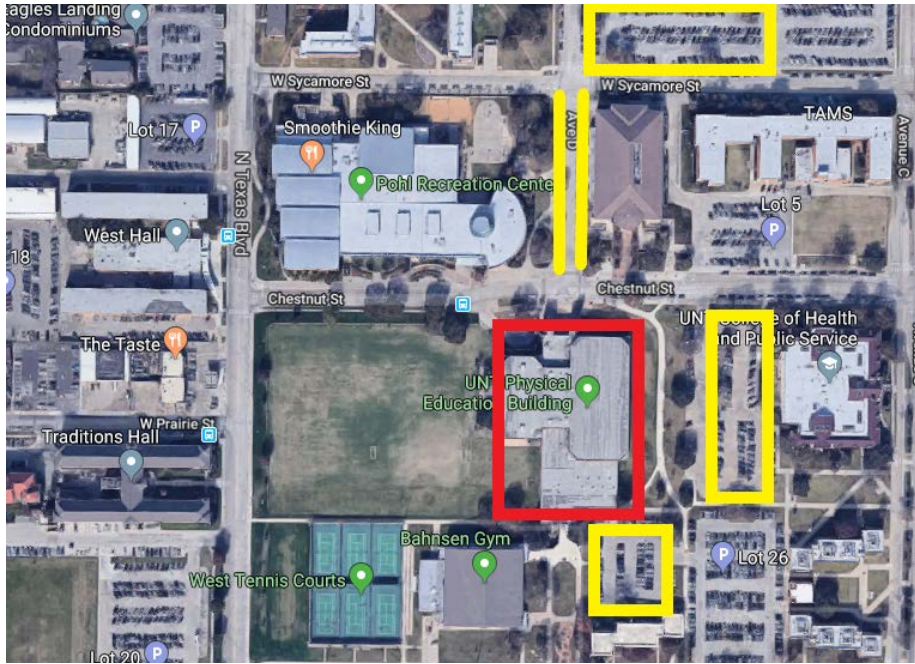

INDOOR FACILITIES

Bahnsen Gym

1908 W. Highland St., Denton, TX 76201