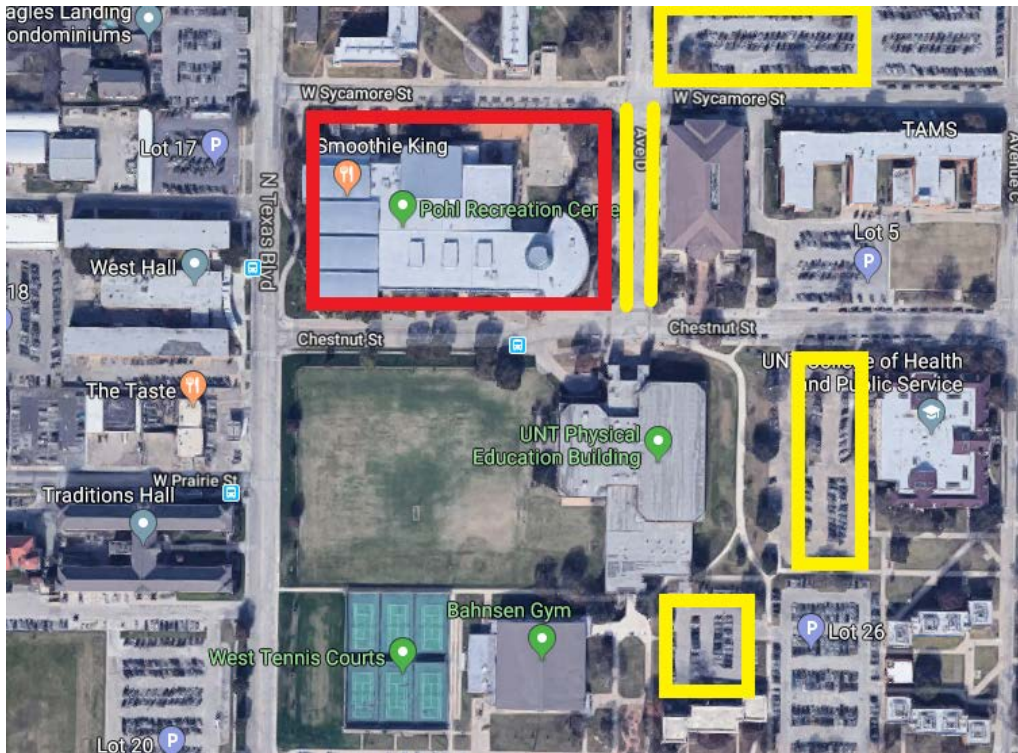

PEB

1921 Chestnut St., Denton, TX 76201