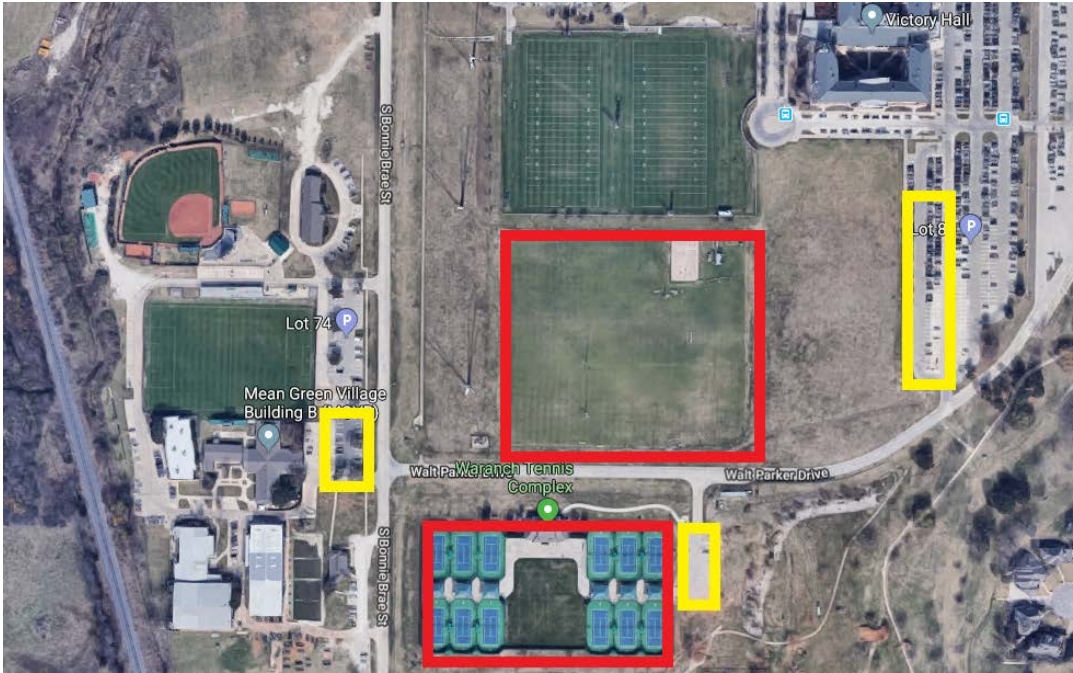

OUTDOOR FACILITIES

Eagle Point Fields and Waranch Tennis Courts

1499 South Bonnie Brae Street, Denton, TX 76205

Rec Sports Complex

901 Precision Drive, Denton, TX 76207